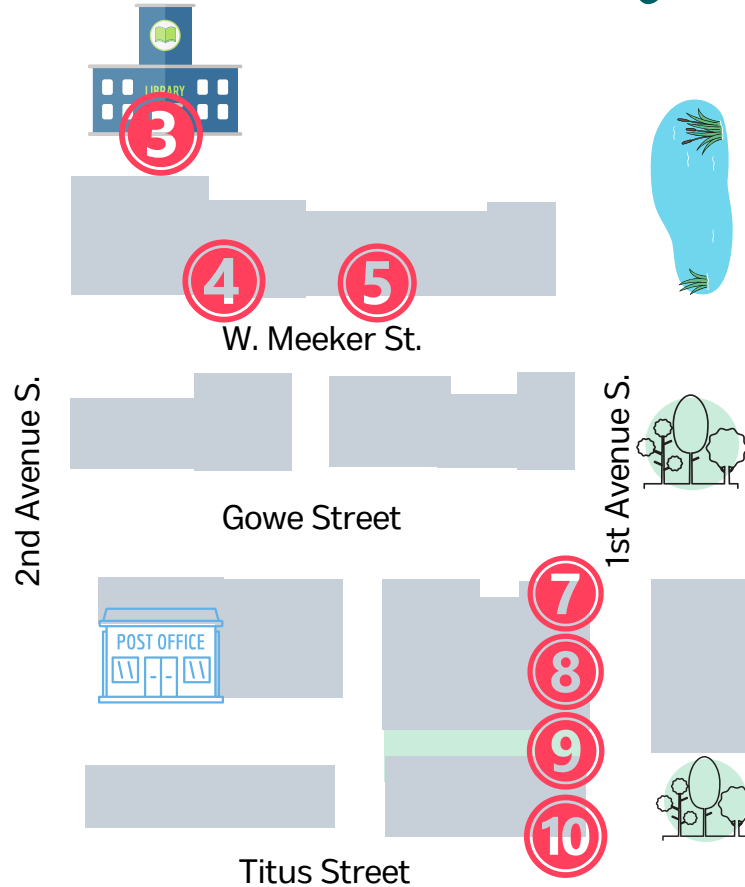

One entry/passport per person.
Full rules on website.

DowntownKentWA.com

SCAN TO ENTER

Spring Scavenger Hunt

APRIL 1
to APRIL 30

YOUR NAME: _____

(You must write your name to be entered to win)

**PRESENTED BY THE KENT
DOWNTOWN PARTNERSHIP**

(253)813-6976

KDPAdmin@KentDowntown.org

downtownkentwa.com

Start Searching!

- 1. Retro Emporium (Tue-Sat 12-6, Sun 12-5)
- 2. Sweet Themes Bakery (Wed-Sat 10-5)
- 3. Kent Library (Tue-Wed 12-8, Thu-Fri 10-6, Sat-Sun 11-6)
- 4. Cycle Therapy (Tue-Fri 10-7, Sat 10-6)
- 5. Fig & Feather (Mon-Sat 10-4)

- 6. Bah's African Store (Mon-Sat 11-7, Sun 11-6)
- 7. Alleluia! Catholic Store (Mon 10-5, Tue-Fri 10-6, Sat 10-4:30)
- 8. Thai Chili (Tue-Sat 11am-9pm)
- 9. Running Stitch Fabrics (Tue-Sat 10-5, Sun 11-4)
- 10. Page Turner Books (Mon-Thu 10:30-5, Fri-Sat 10:30-6, Sun 11-5)

Explore locations in any order.

Bees look like the image on the right.