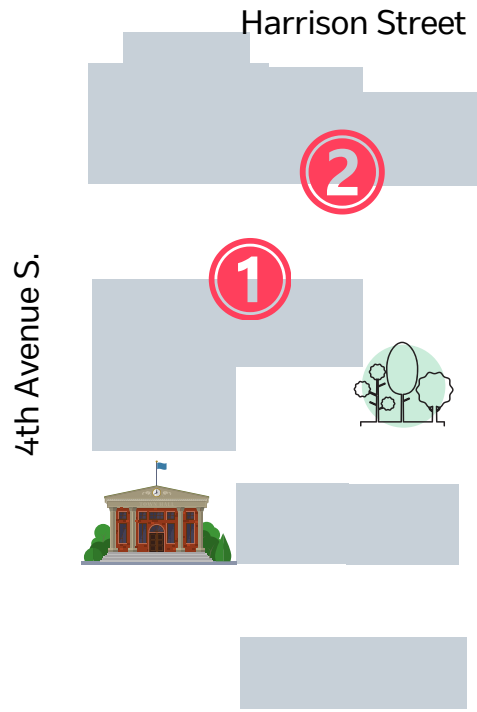

(253)813-6976

KDPAdmin@KentDowntown.org

downtownkentwa.com

Start Searching!

- 1. Retro Emporium (Tue-Sat 12-6, Sun 12-5)
- 2. Sweet Themes Bakery (Wed-Sat 10-5)
- 3. Kent Library (Tue-Wed 12-8, Thu-Fri 10-6, Sat-Sun 11-6)
- 4. Cycle Therapy (Tue-Fri 10-7, Sat 10-6)
- 5. Fig & Feather (Mon-Sat 10-4)

- 6. Bah's African Store (Mon-Sat 11-7, Sun 11-6)
- 7. Alleluia! Catholic Store (Mon 10-5, Tue-Fri 10-6, Sat 10-4:30)
- 8. Thai Chili (Tue-Sat 11am-9pm)
- 9. Running Stitch Fabrics (Tue-Sat 10-5, Sun 11-4)
- 10. Page Turner Books (Mon-Thu 10:30-5, Fri-Sat 10:30-6, Sun 11-5)

Explore locations in any order.

Bees look like the image on the right.