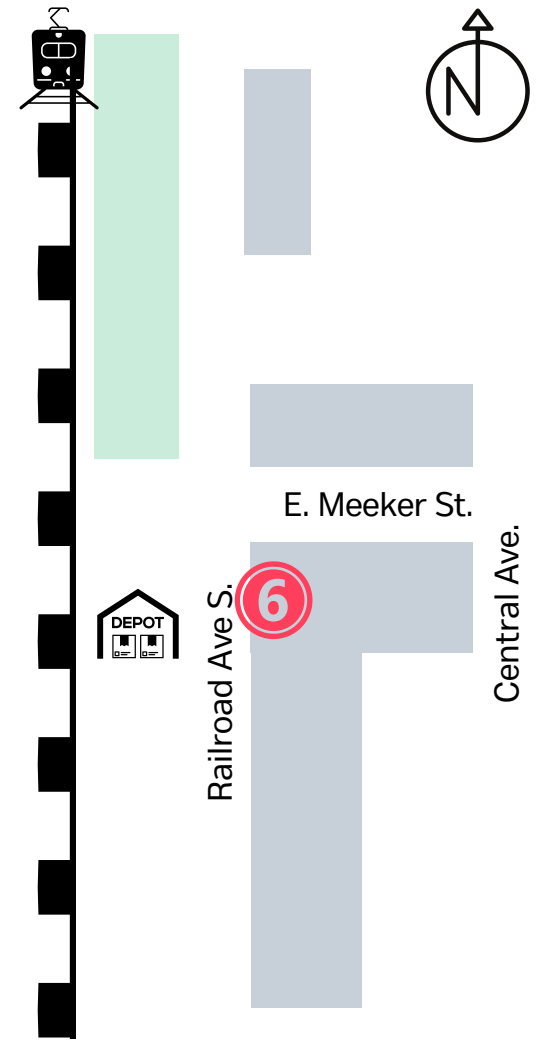

- 6. Bah's African Store (Mon-Sat 11-7, Sun 11-6)
- 7. Alleluia! Catholic Store (Mon 10-5, Tue-Fri 10-6, Sat 10-4:30)
- 8. Thai Chili (Tue-Sat 11am-9pm)
- 9. Running Stitch Fabrics (Tue-Sat 10-5, Sun 11-4)
- 10. Page Turner Books (Mon-Thu 10:30-5, Fri-Sat 10:30-6, Sun 11-5)